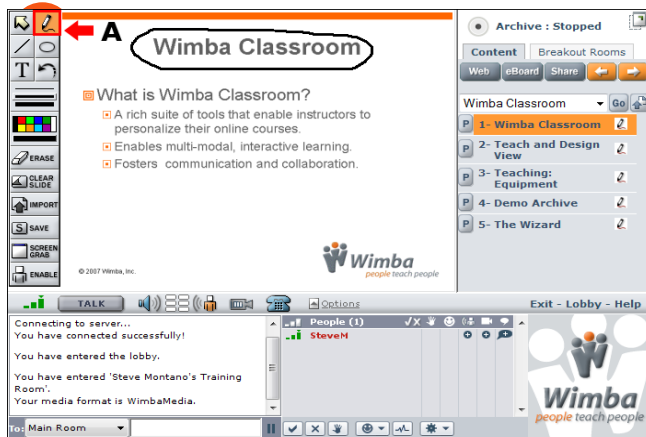

Slide annotation within Wimba Classroom is simple. This guide will walk you through the process.

Pencil Tool

A. Use the Pencil tool to annotate your slides.

2

Arrow Tool

A. Use the Arrow to point things out.